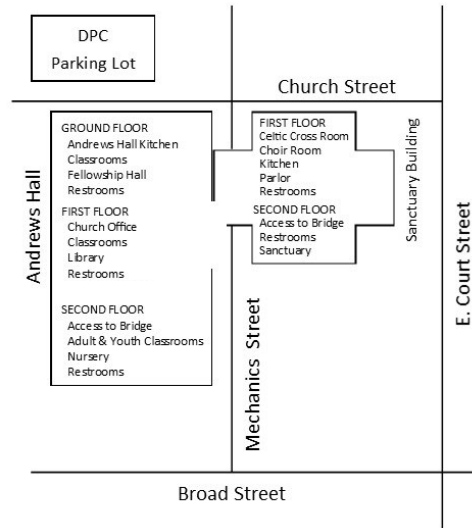

DPC Campus Map